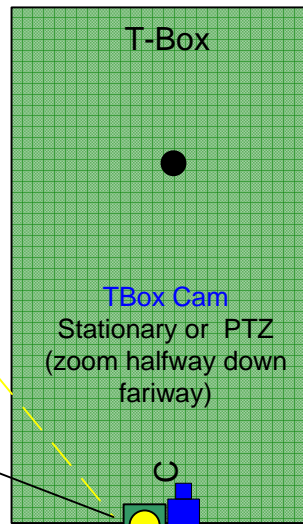

CAMERA PACKAGES

- **T-Box Package:** T-Box only
- **Fairway Package:** Fairway only
- **Green Package:** Green only
- **Combo Package:** Any combination of above

Eagle Package: 1 PTZ T-Box, 1 PTZ
Fairway, 1 PTZ Green cam

Wireless Access Point (AP)
(1300-2500' LOS) transmits live
video back to Pro Shop

Full Color Hi-Res
cam in weatherproof
enclosure

Small Solar Panel provide all
power to Camera and Access
Point

T-Box

TBox Cam

Stationary or PTZ
(zoom halfway down
fairway)