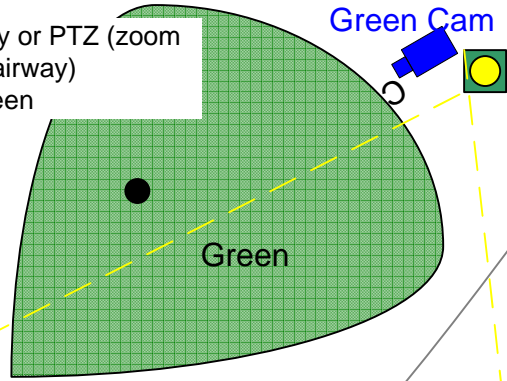

Stationary or PTZ (zoom  
back to fairway)  
Close green

Green Cam

Line of site (LOS) wireless  
transmission of video signal  
Between Access Points and  
back to Pro Shop or Clubhouse

All images captured, monitored, stored  
& retrieved from the **RVS Server**.  
Accessible locally or Remotely from any  
location in the world via HI Speed  
Internet with static IP. Also burn video to  
DVD.

Fairway Cam

Stationary or PTZ (zoom to  
green or back to T-Box)

Fairway  
(Par 5 example)

Access Point  
Omni Directional (1300') or  
Point to Point (2500') relays  
video to next AP.