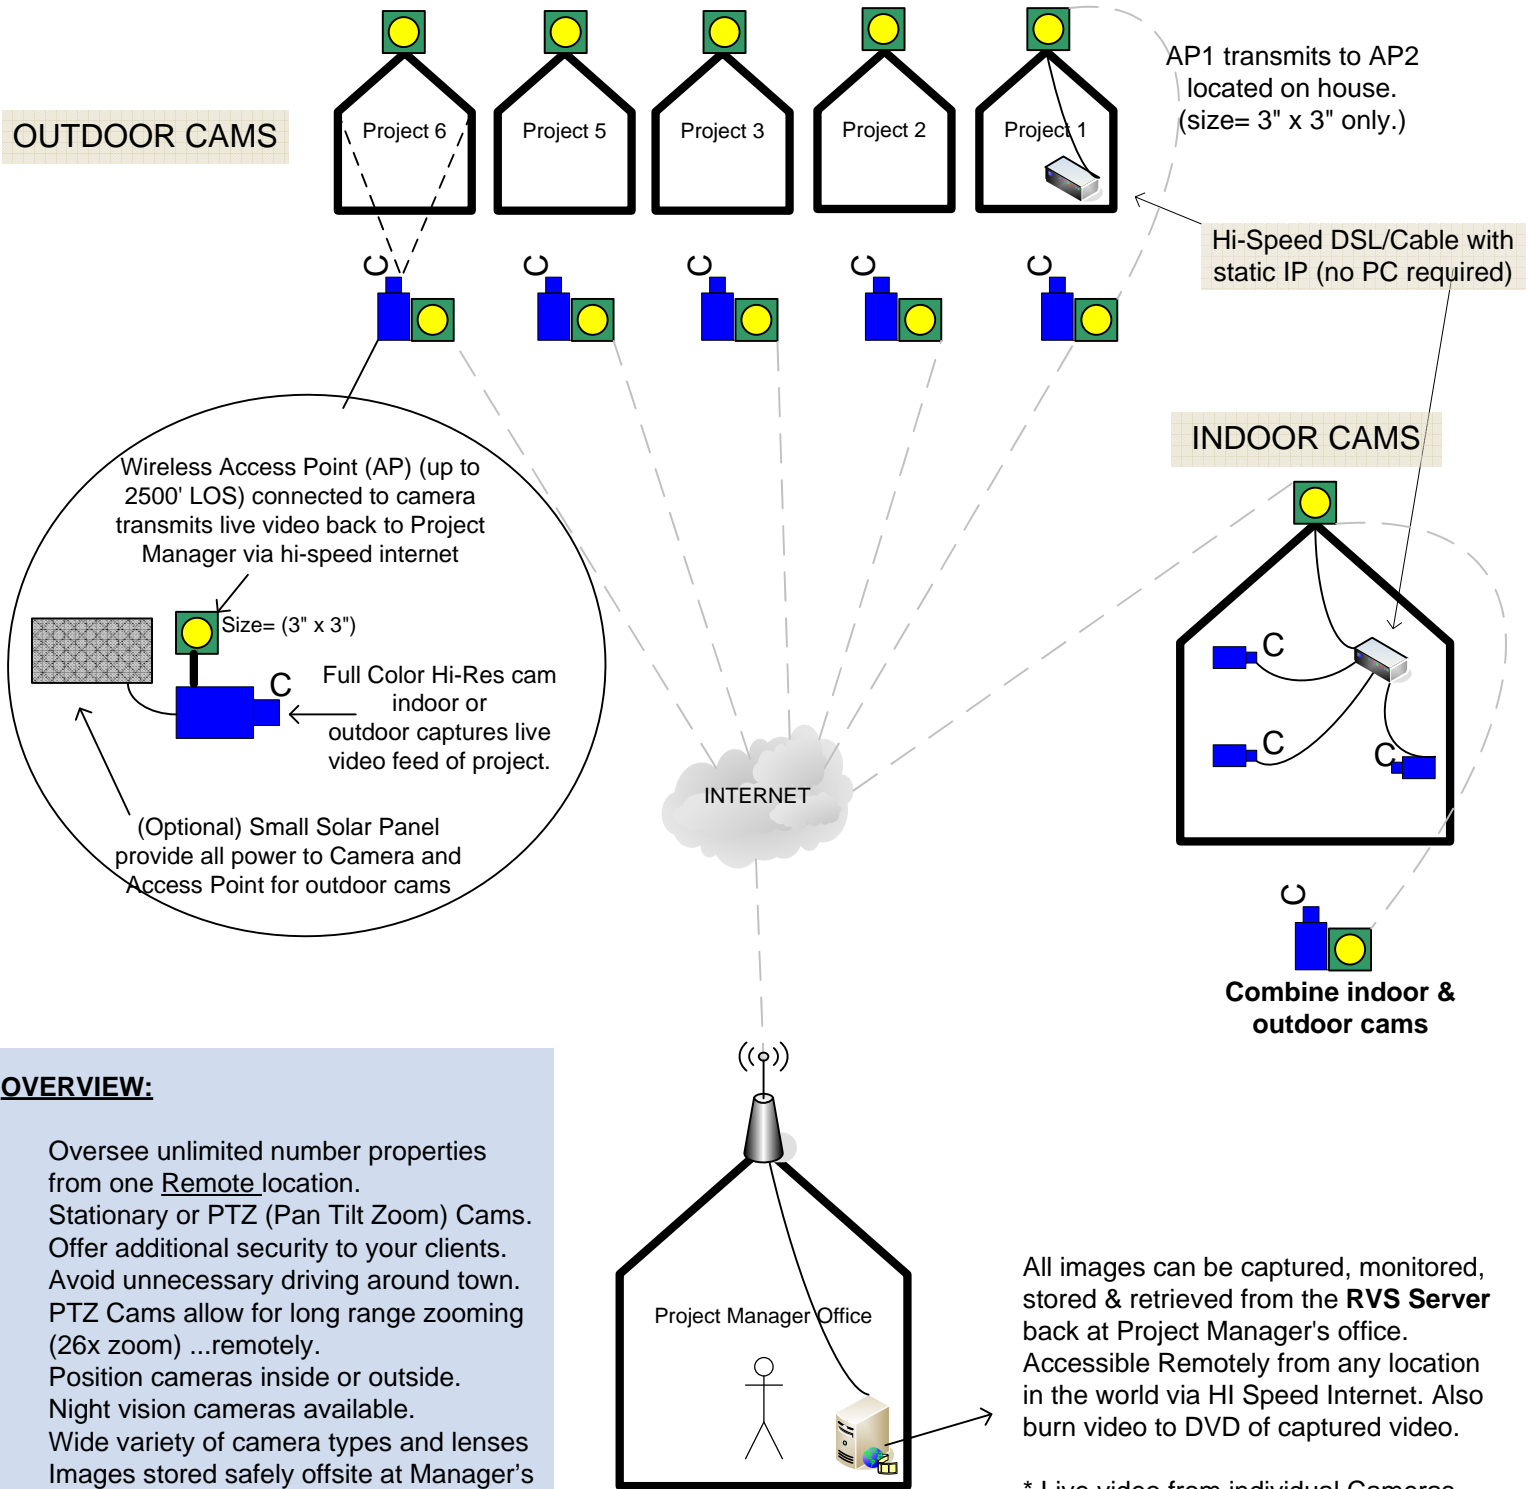

Project Management Cams

Project Designer: **Len Osborne**
Naples Technology, Inc
5430 Jaeger Rd / Suite 102
Naples, FL 34109
239.254.9206

Remote Monitoring of Multiple Projects from ONE Location

OVERVIEW:

Oversee unlimited number properties from one Remote location.
 Stationary or PTZ (Pan Tilt Zoom) Cams.
 Offer additional security to your clients.
 Avoid unnecessary driving around town.
 PTZ Cams allow for long range zooming (26x zoom) ...remotely.
 Position cameras inside or outside.
 Night vision cameras available.
 Wide variety of camera types and lenses
 Images stored safely offsite at Manager's Office.
 WEP Encryption on all wireless

Requirements:

Power (or optional Solar)
 Hi-Speed Internet connection with static IP

All images can be captured, monitored, stored & retrieved from the **RVS Server** back at Project Manager's office.
 Accessible Remotely from any location in the world via HI Speed Internet. Also burn video to DVD of captured video.

* Live video from individual Cameras can be accessed directly via the internet without RVS Server (no recorded images in this scenario)