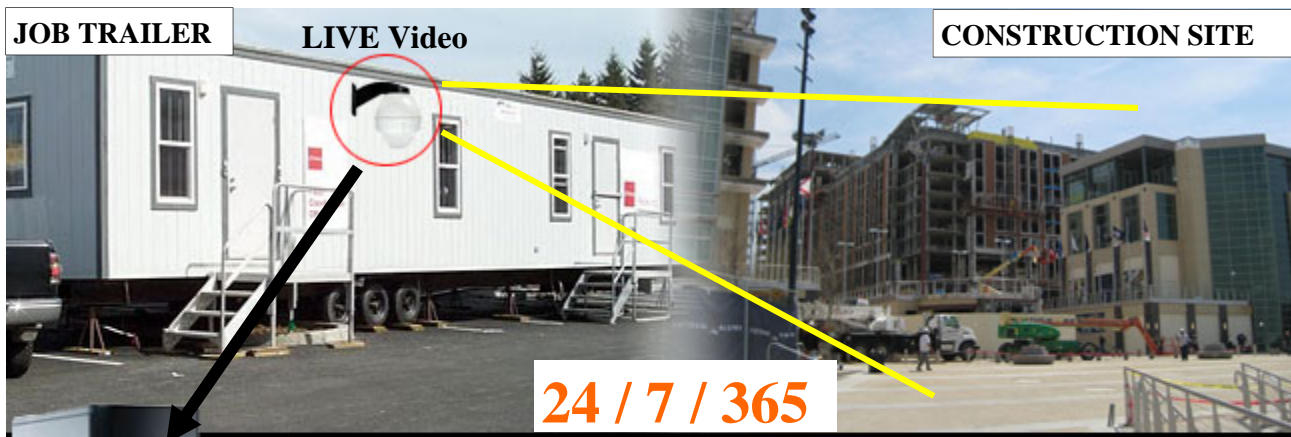

Construction Site Video Surveillance

View and Record Live Jobsite Video From Anywhere !

Reduce Jobsite Material Theft

Jobsite material theft exceeds \$1 Billion a year adding 1-2% to the cost of construction. Installing a portable video surveillance system right on the jobsite provides around the clock monitoring of your construction projects day and night. When the job is finished, move it to the next site.

Real-time, live video is recorded to the computer hard drive. All video can be recorded at another location OFF site. Capture entire construction projects on video. Time and date stamped.

2 Ways to view and play back video:

Locally on the jobsite

OR

Remotely over the internet from another location!

View ALL jobs on one screen!

Easy to Use:

- Surveillance camera(s) installed on the job trailer.
- Cameras *record real time*, to the RVS Server computer hard drive.
- View live video and recordings on the jobsite.
- View live video and recordings remotely over your existing internet connection.

Portable:

- Watch over all of your jobsites from headquarters
- Cameras are installed on one or more jobsites.
- All cameras can be viewed from another location via internet.
- When project is finished, move System to next jobsite.
- **1 camera to 10 camera** systems available.
- Free local installation and setup in the Naples area.
- Control Pan, Tilt, & Zoom cameras remotely!