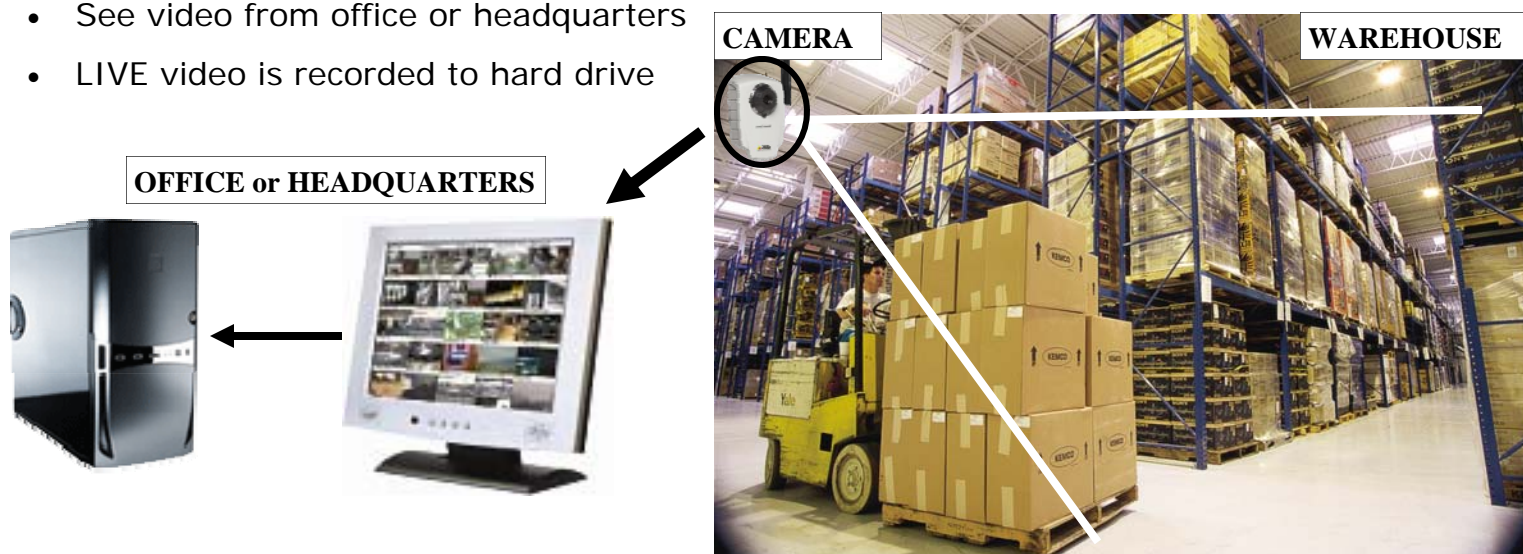

Warehouse Video Surveillance

View and Record Live Video From Anywhere !

Watch Over Warehouses and Inventory

Install cameras in your warehouse and watch **LIVE** video from your office or headquarters, 24/7/365. All video can be recorded at a different location. Time and date stamped.

How it Works:

- **Fixed or Pan, Tilt, Zoom** Cameras mounted inside warehouse watching everything.
- See video from office or headquarters
- LIVE video is recorded to hard drive

Easy to Use:

- Surveillance camera(s) installed in warehouse
- Cameras *record real time*, to the RVS Server computer hard drive.
- View live video and recordings from the warehouse or another location!